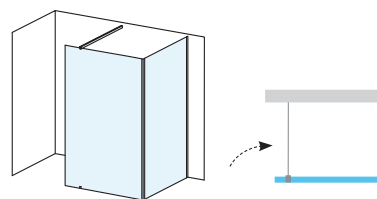

Vo vyhotovení

8 mm

HRŮBKA SKLA

Odporúčame: Inštalovať priamo na podlahu so zabudovaným odtokovým žľabom, či podlahovým vpustom.

+ W SET =

W SET

Pre zakúpenie kompletného produktu radu Walk-In je nutné zaobstarat' sklenené pevné steny Walk-In v jednom balení, tak aj kovové vzpery na zabezpečenie stability celého kúta v druhom balení tzv. W SET. W SET obsahuje kovové vzpery, "U" podložky a tesnenie skla.

Detaily prevedenia rámov a výplní pozri str. 28. Ďalšie možnosti prevedenia v Konfiguratore riešení na mieru na <http://atypy.ravak.sk>

Výrobky uvedené v tabuľkách majú štandardnú lehotu dodania 14 dní. Atypické výrobky (okrem rozmerov v tabuľkách) majú lehotu dodania 6 týždňov. Ceny sú uvedené v EUR vrátane DPH.

Pozor: Pred montážou sprchovacieho kúta venujte pozornosť technickým dokumentom. Číslice uvedené v názve výrobku neznamenajú jeho presný rozmer viac na www.ravak.sk.

Pri montáži sprchovacieho kúta priamo na podlahu (bez sprchovej vaničky) vychádzajte z dokumentu pod názvom Stavebná prípravenosť umiestnenom v sekcii NA STIAHNUTIE pri sprchovom kúte na www.ravak.sk.