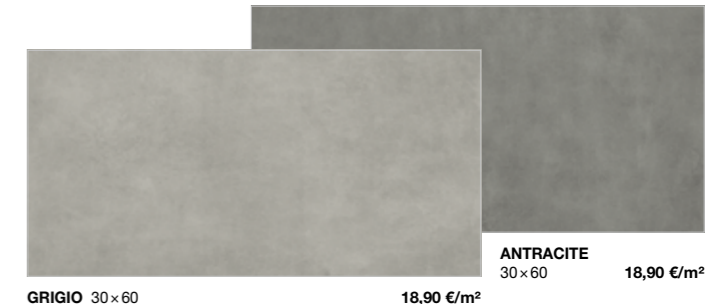

GRIGIO 30×60 18,90 €/m<sup>2</sup> ANTRACITE 30×60 18,90 €/m<sup>2</sup>

	[cm]	[mm]	[m <sup>2</sup> ]	[m <sup>2</sup> ]	[kg]
↖ ↗	60 × 60	9,0	1,44	43,20	30,00
↖ ↗	30 × 60	9,0	1,44	46,08	32,00

BIANCO 60×60