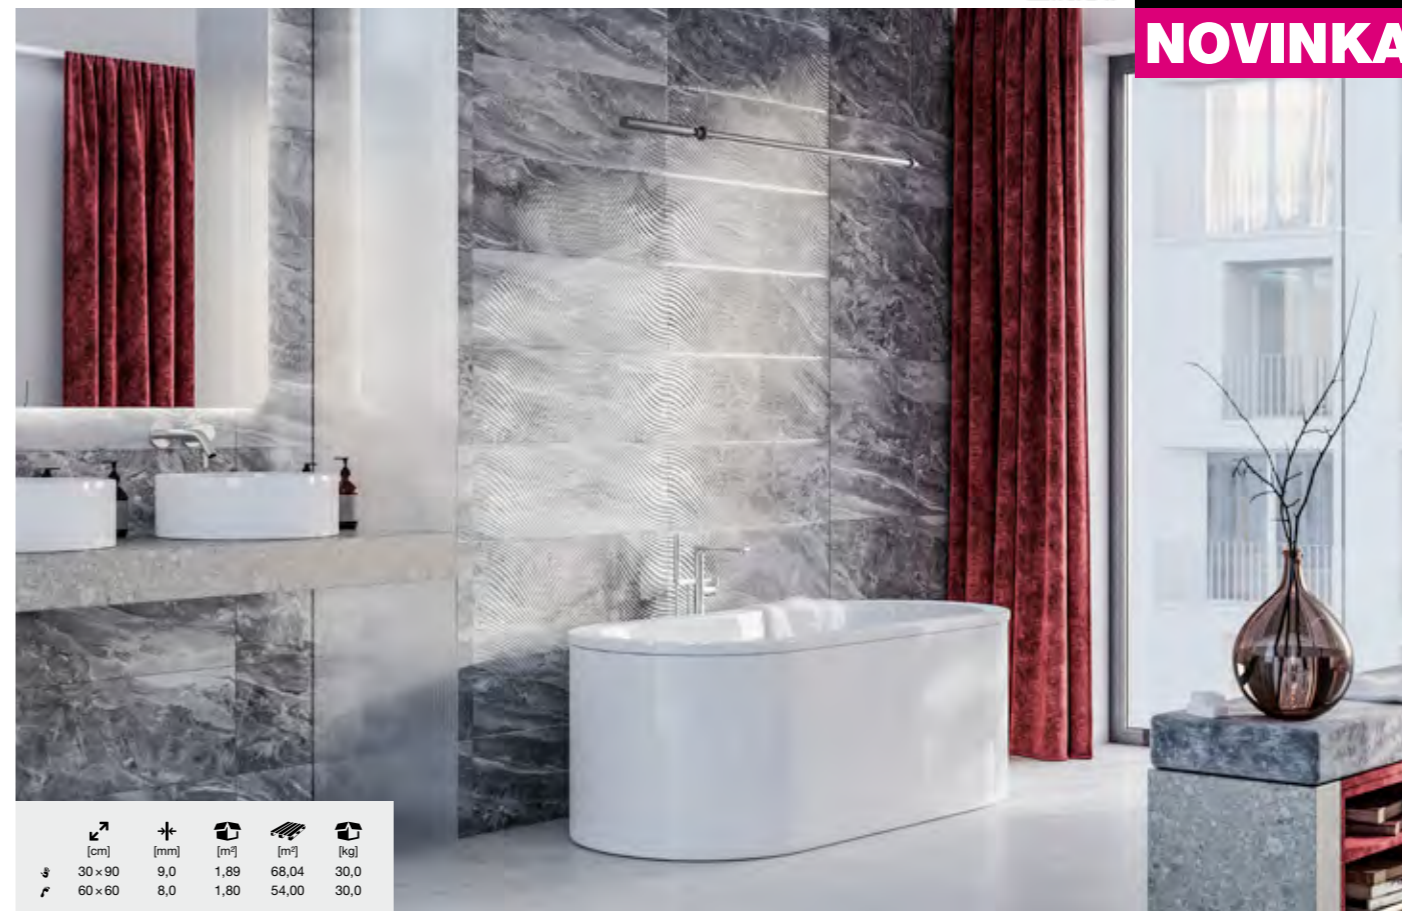

NOVINKA

NOVINKA

naš tip

naš tip

kúpeľne

kúpeľne

kuchyne

kuchyne

XXL

XXL

dlažby

dlažby

outdoor

outdoor

podlahy

podlahy

sanita

sanita

chémia

chémia

	[cm]	[mm]	[m²]	[m²]	[kg]
☞	30×90	9,0	1,89	68,04	30,0
☞	60×60	8,0	1,80	54,00	30,0

	[cm]	[mm]	[m²]	[m²]	[kg]
☞	30×90	9,0	1,89	68,04	30,0
☞	60×60	8,0	1,80	54,00	30,0