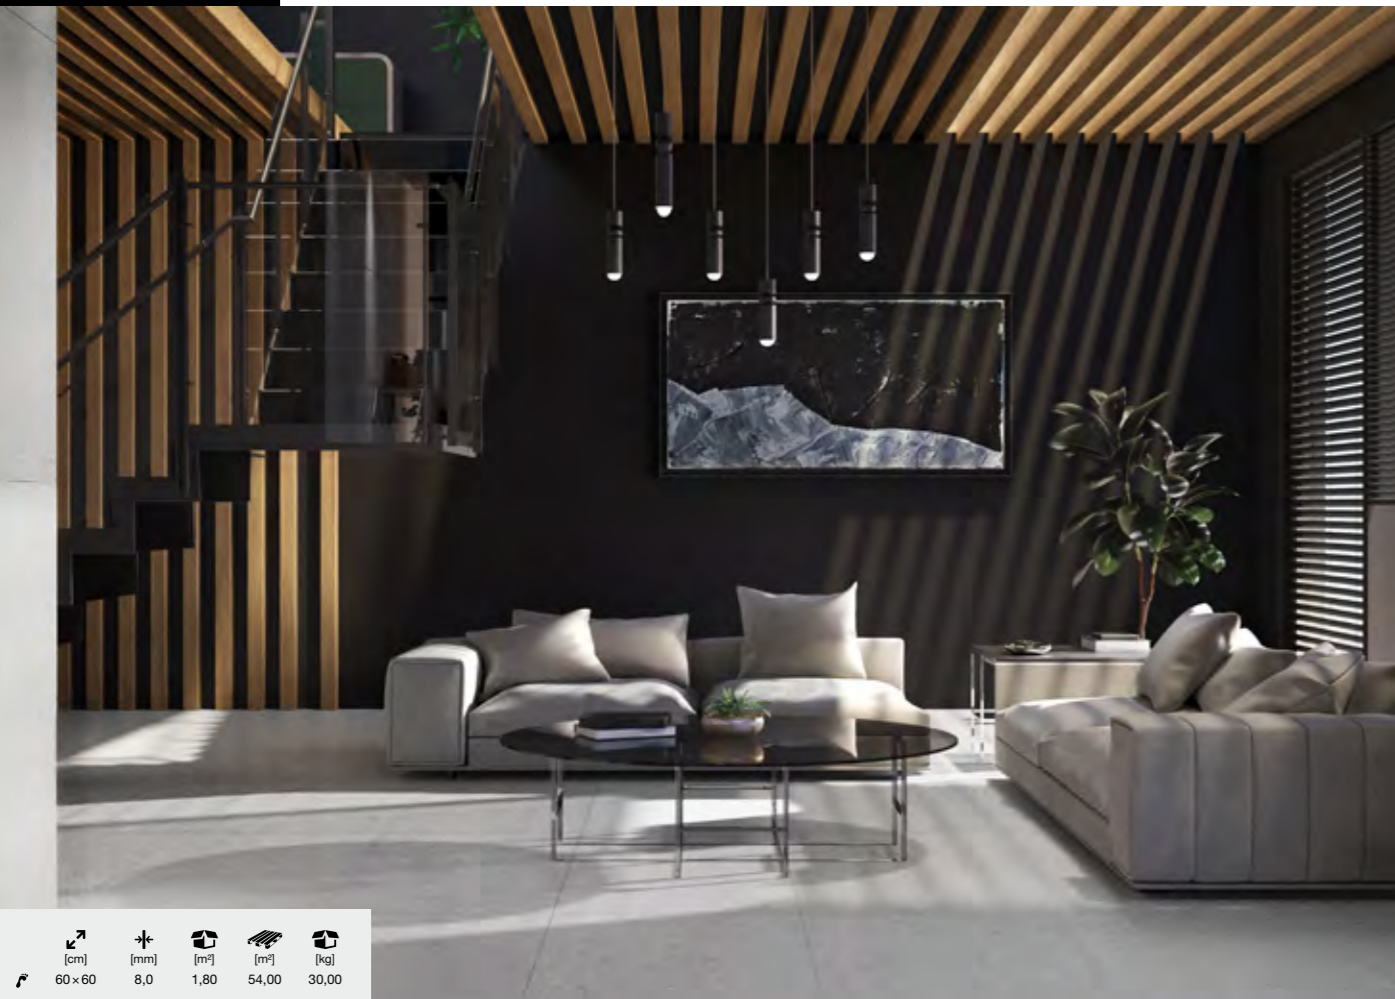

náš tip

kúpeľne

kuchyne

XXL

dlažby

outdoor

podlahy

sanita

chémia

[cm]	[mm]	[m²]	[m²]	[kg]
60x60	8,0	1,80	54,00	30,00