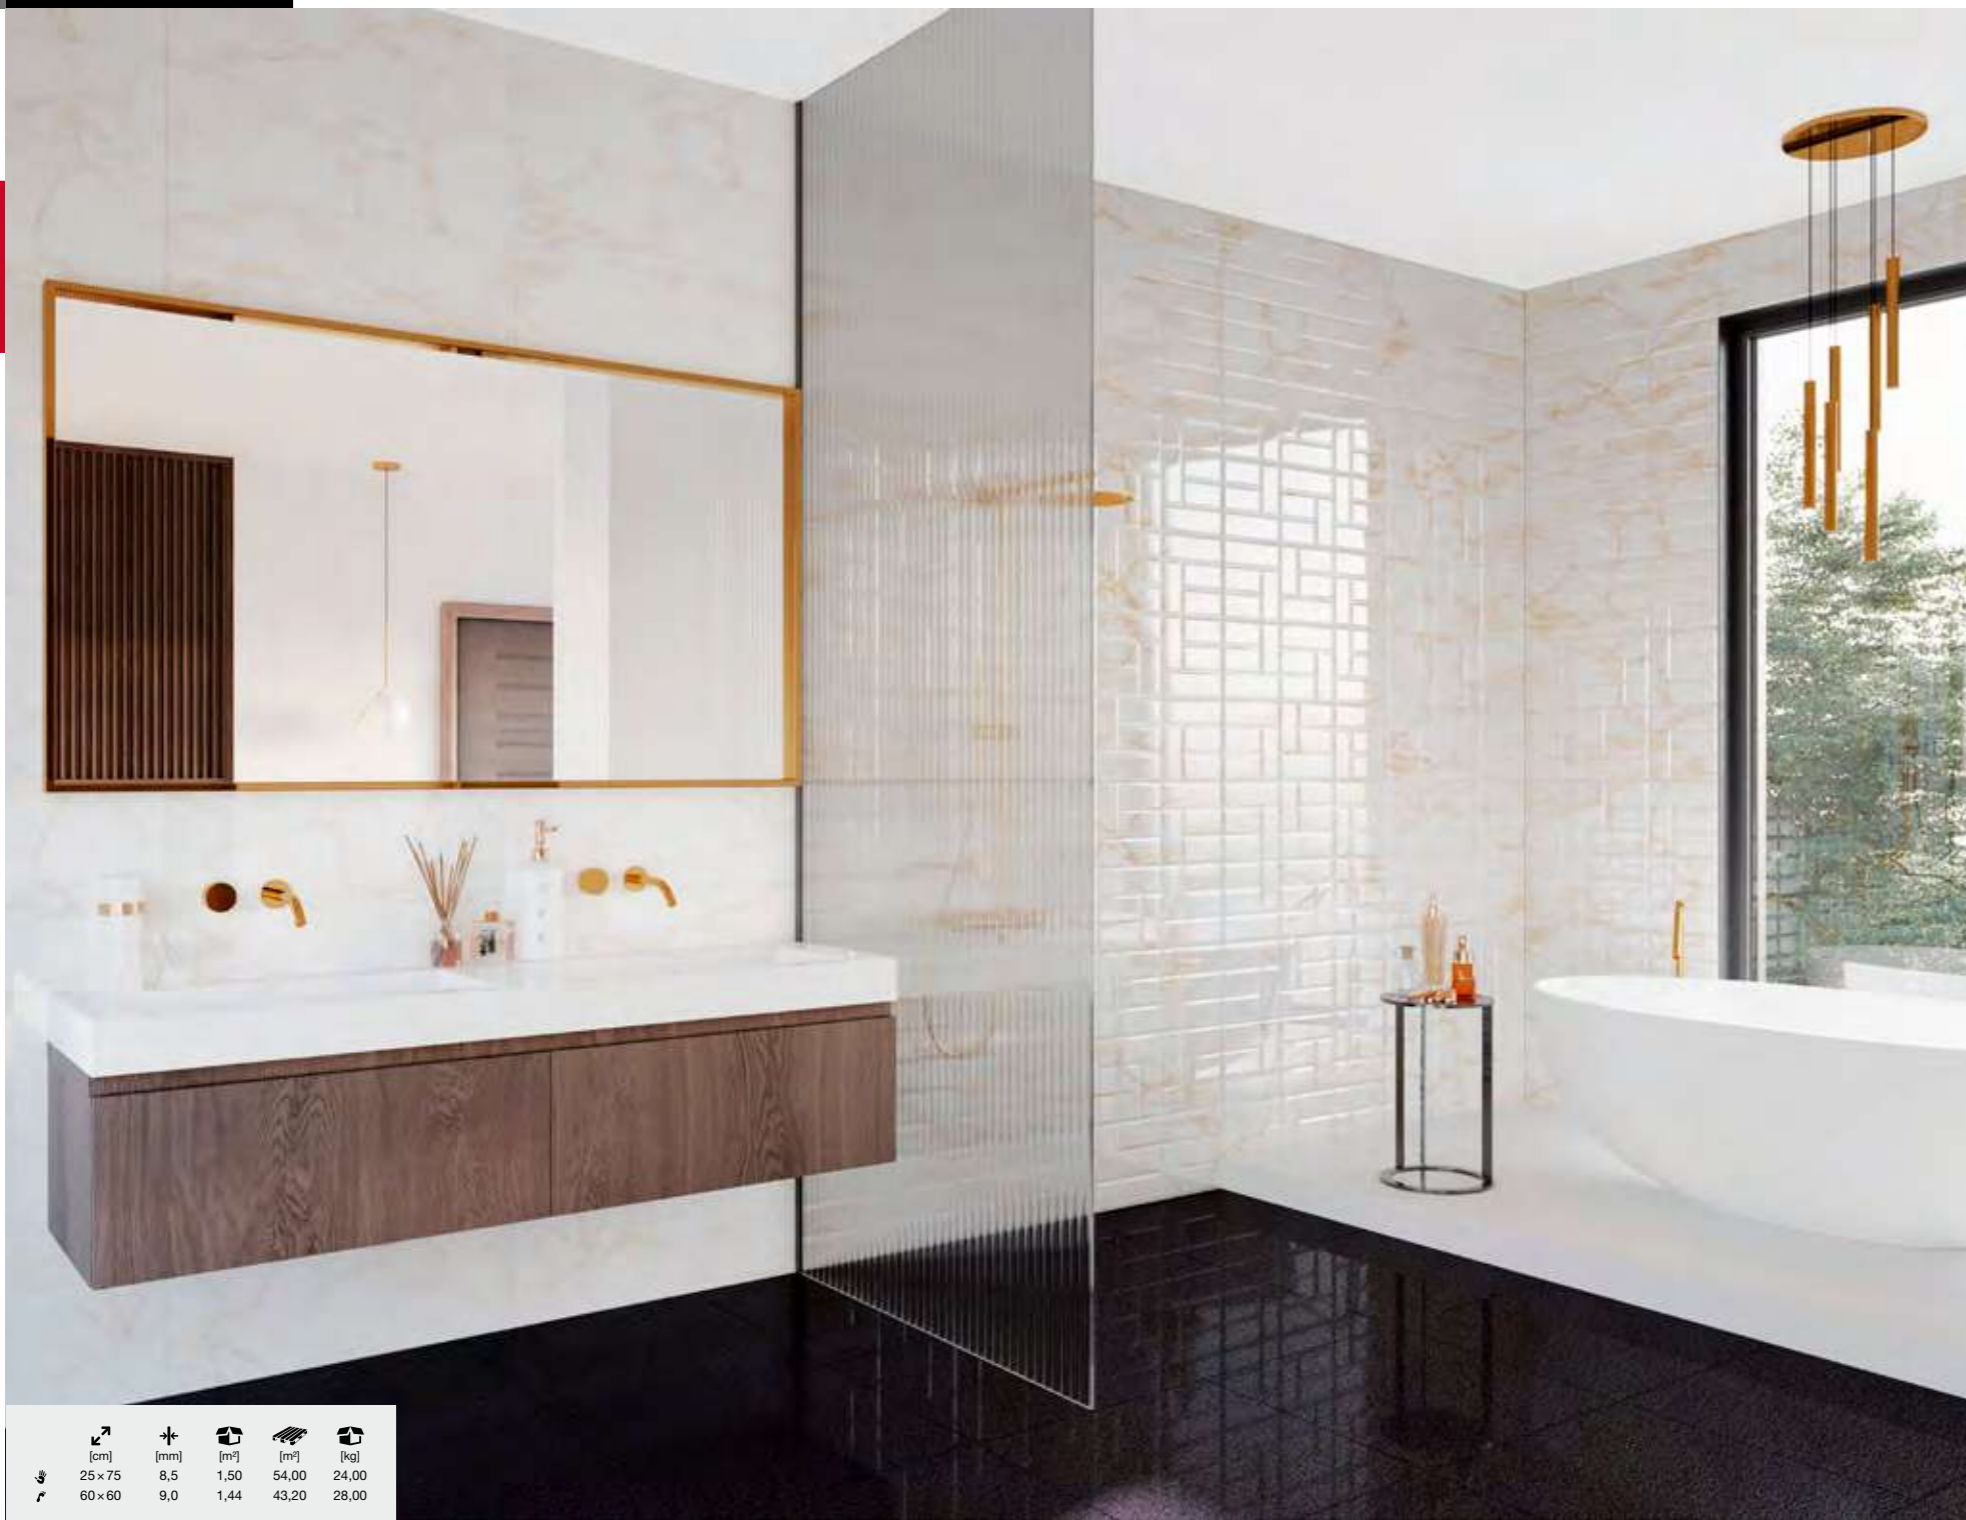

29,90 €/m²

	[cm]	[mm]	[m <sup>2</sup> ]	[m <sup>2</sup> ]	[kg]
↖	25 x 75	8,5	1,50	54,00	24,00
↘	60 x 60	9,0	1,44	43,20	28,00

ROYAL GOLD 25 x 75 25,90 €/m<sup>2</sup>

ROYAL GOLD ART 25 x 75 27,90 €/m<sup>2</sup>