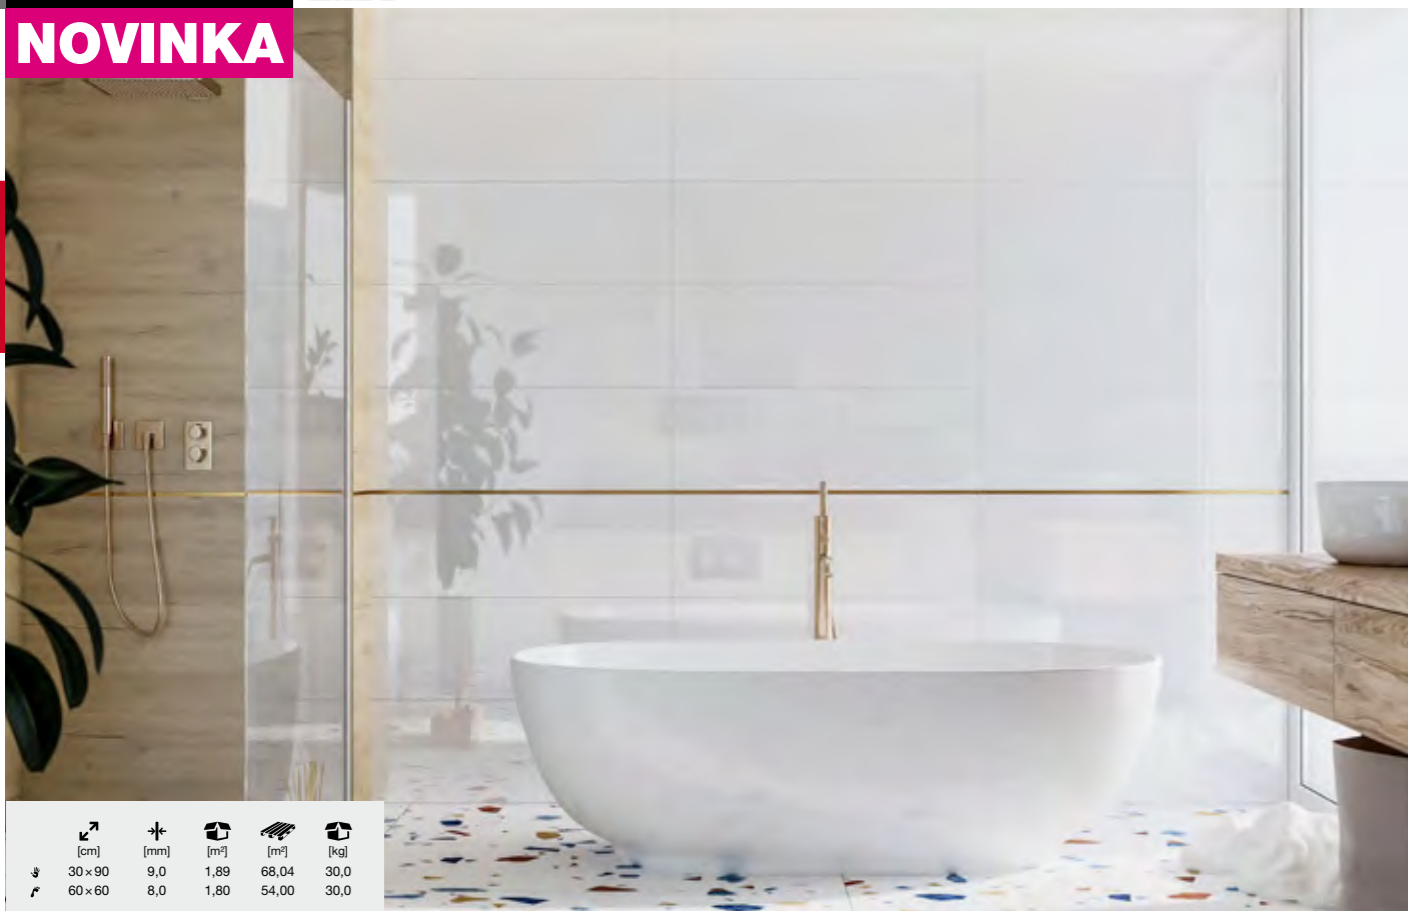

NOVINKA

NOVINKA

naš tip

naš tip

kúpeľne

kúpeľne

kuchyne

kuchyne

XXL

XXL

dlažby

dlažby

outdoor

outdoor

podlahy

podlahy

sanita

sanita

chémia

chémia

	[cm]	[mm]	[m²]	[m²]	[kg]
☞	30×90	9,0	1,89	68,04	30,0
☞	60×60	8,0	1,80	54,00	30,0

	[cm]	[mm]	[m²]	[m²]	[kg]
☞	30×90	9,0	1,89	68,04	30,0
☞	60×60	8,0	1,80	54,00	30,0