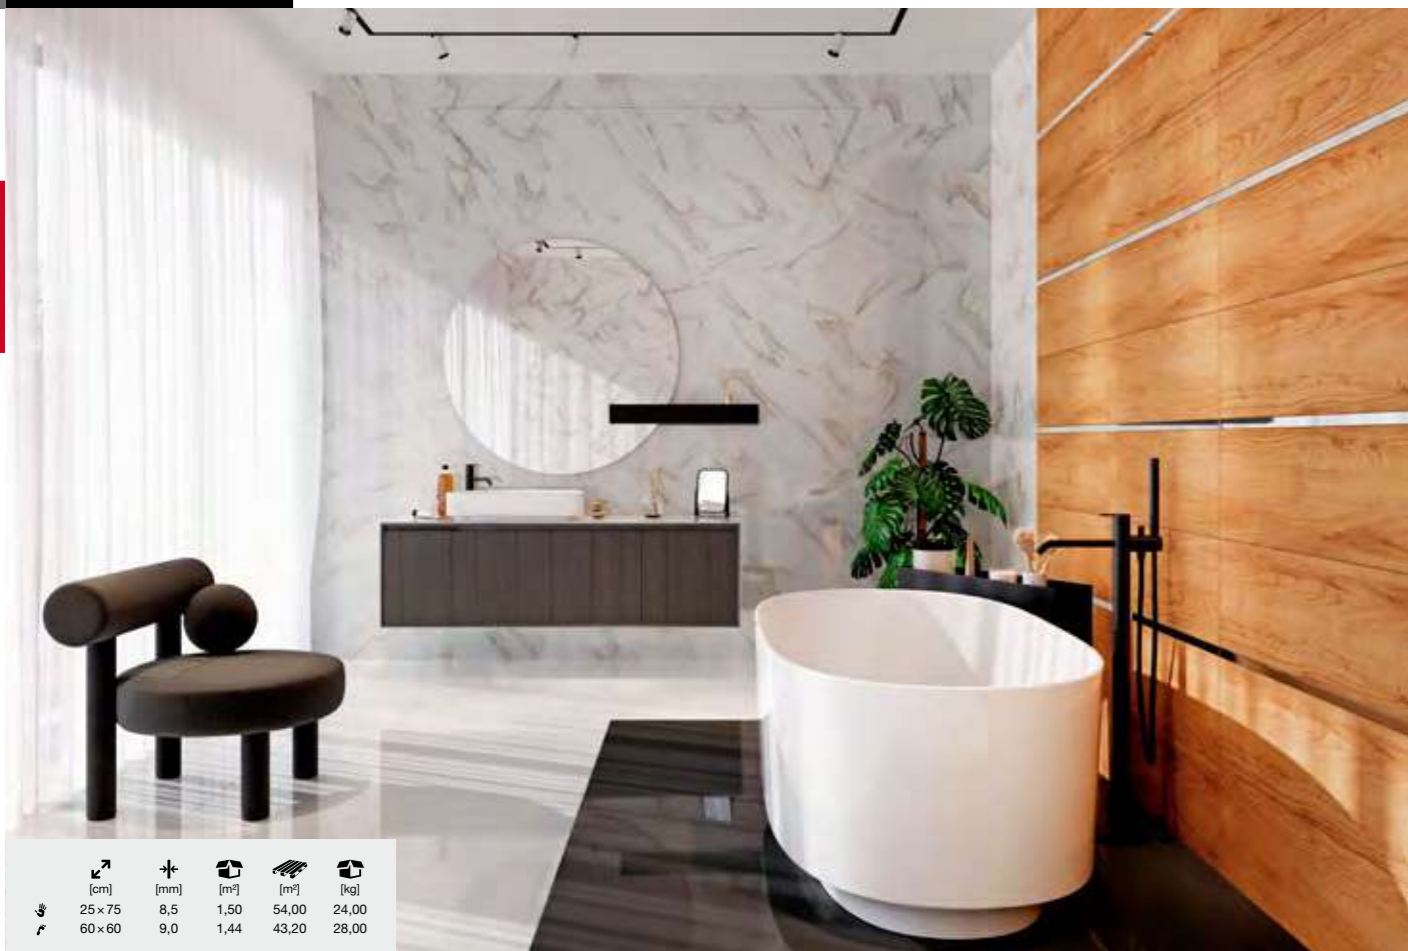

[cm]	[mm]	[m²]	[m²]	[kg]
↗	25 × 75	8,5	1,50	54,00	24,00
↘	60 × 60	9,0	1,44	43,20	28,00