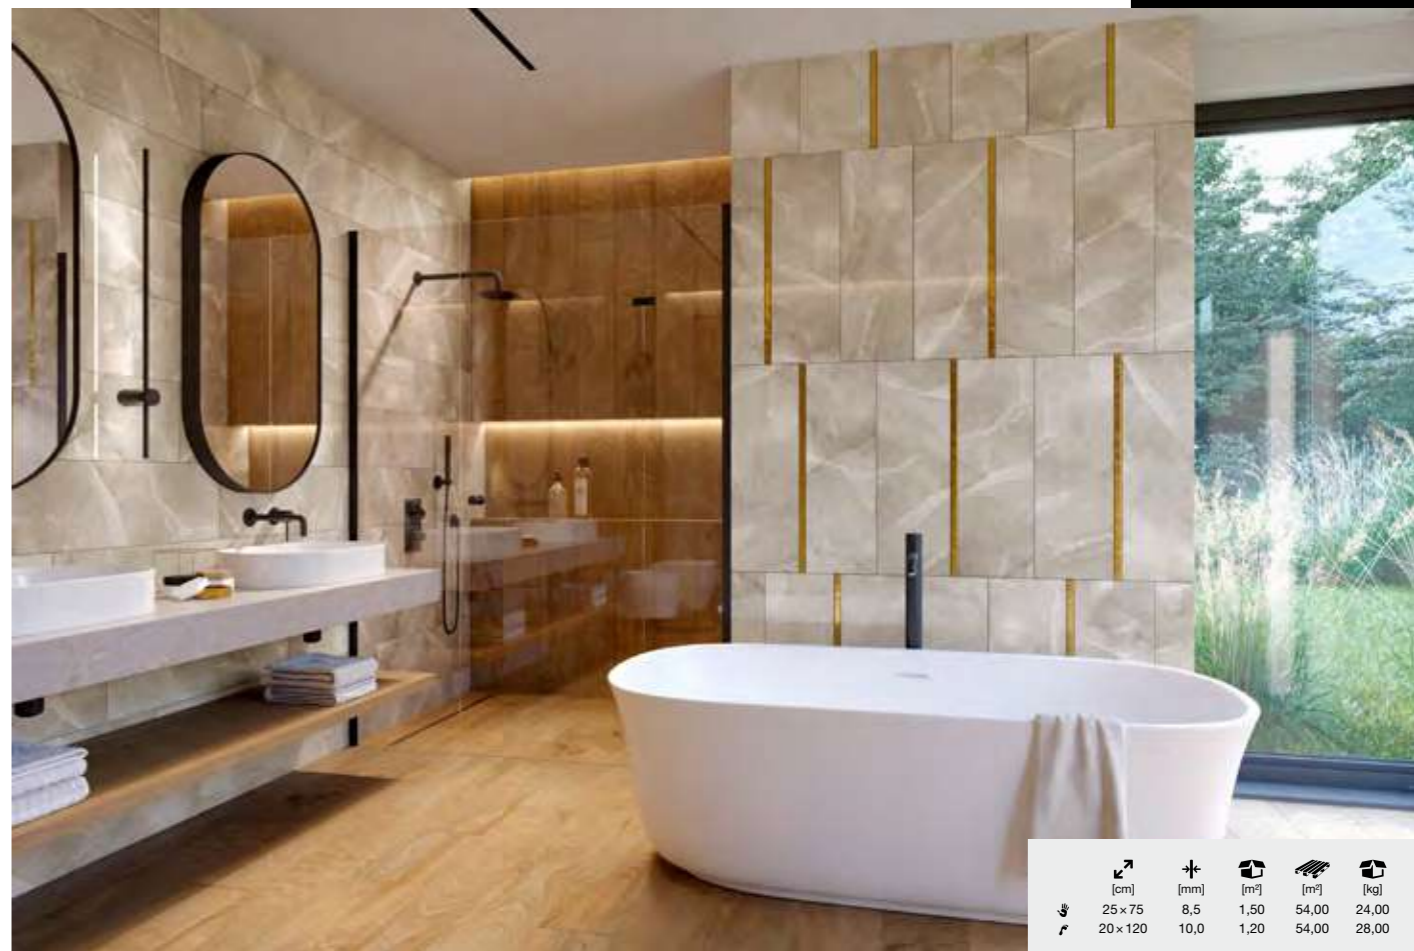

• VENA BELLA 25 × 75 25,90 €/m<sup>2</sup>

• COPPER GLASS MOZ. 25 × 25 19,90 €/set

WHITE SUGAR LAPPATO 60 × 60 29,90 €/m<sup>2</sup>

• CARVALLO HONEY 25 × 75 25,90 €/m<sup>2</sup>

• SUPER COPPER 2,5 × 75 17,90 €/ks