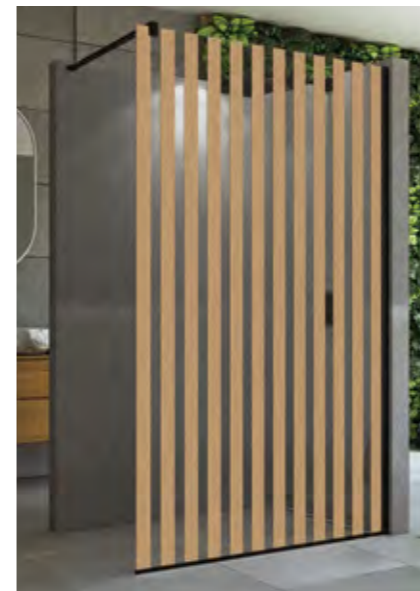

Easy Black
STR4P 100 Black Japan 82 **1017,60 €**
STR4P 120 Black Japan 82 **1092,00 €**