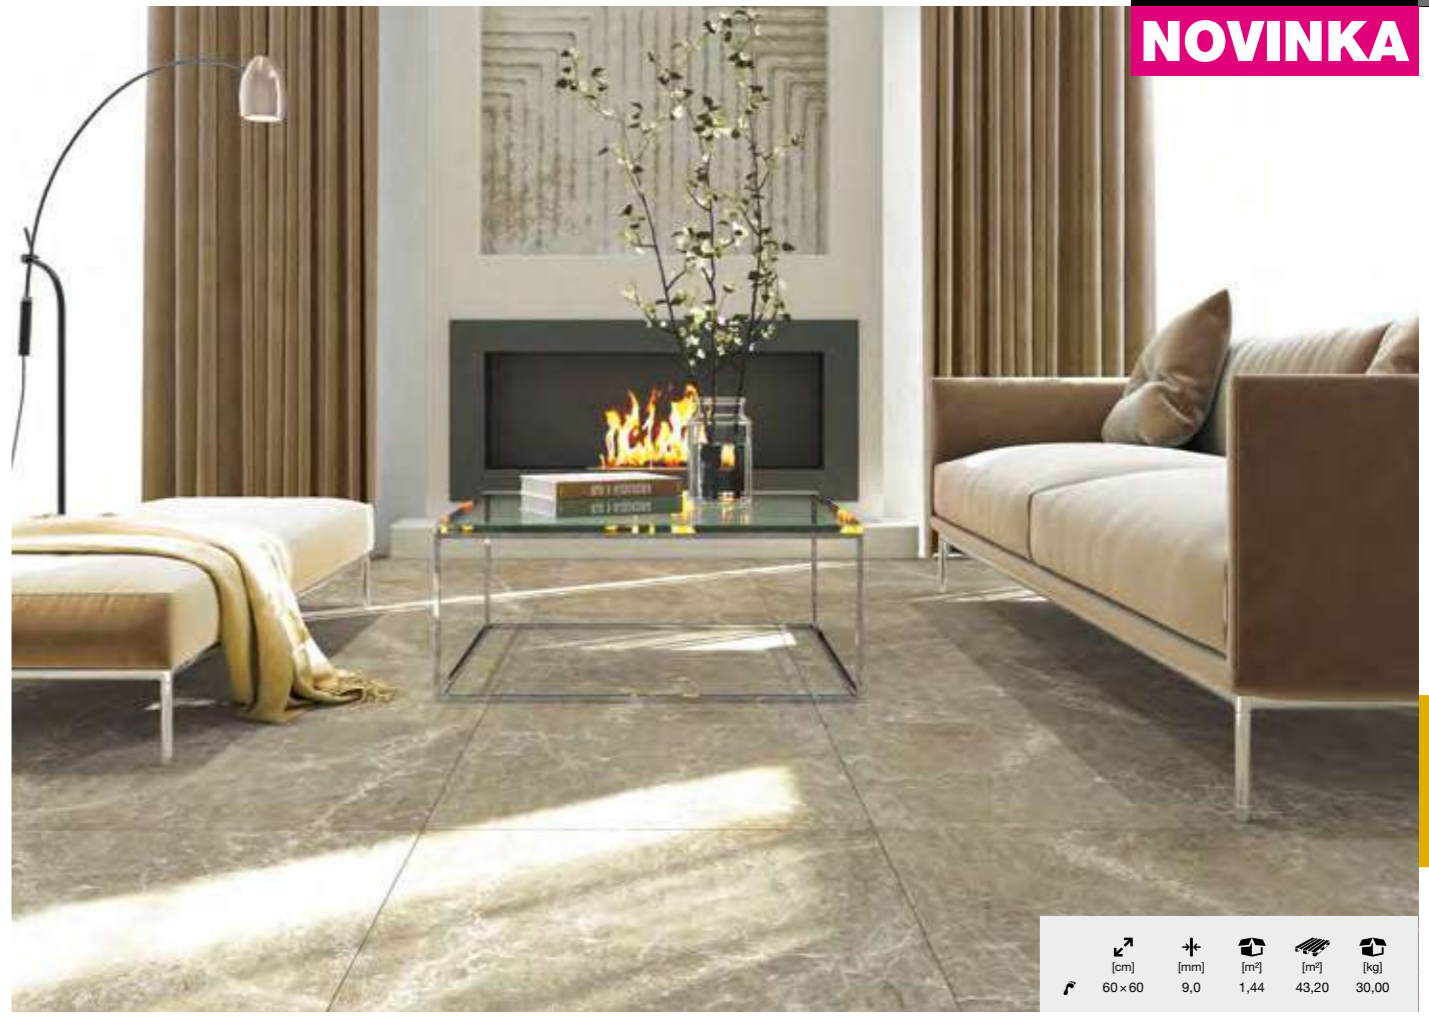

[cm]	[mm]	[m²]	[m²]	[kg]
60 x 60	9,0	1,44	43,20	30,00

naš tip

kúpeľne

kuchyne

XXL

dlažby

outdoor

podlahy

sanita

chémia