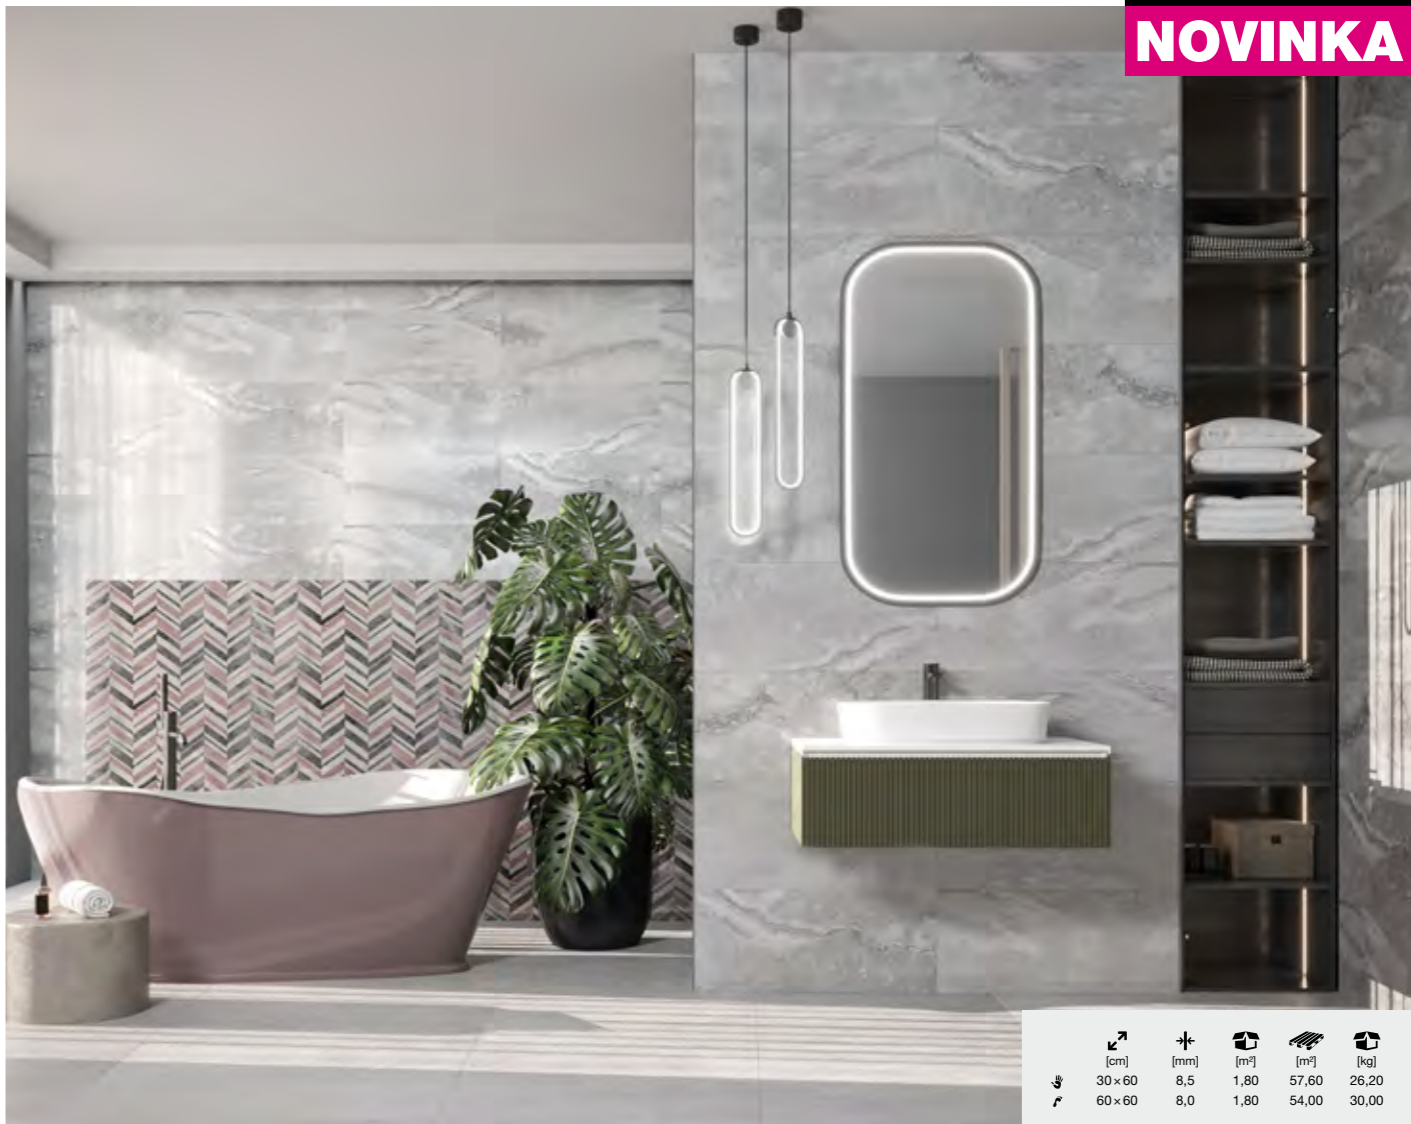

NOVINKA

NOVINKA

	[cm]	[mm]	[m²]	[m²]	[kg]
↙ ↘	30 × 60	8,5	1,80	57,60	26,20
↖ ↗	60 × 60	8,0	1,80	54,00	30,00
↖ ↗	15,5 × 62	7,0	1,34	85,76	18,35

	[cm]	[mm]	[m²]	[m²]	[kg]
↙ ↘	30 × 60	8,5	1,80	57,60	26,20
↖ ↗	60 × 60	8,0	1,80	54,00	30,00