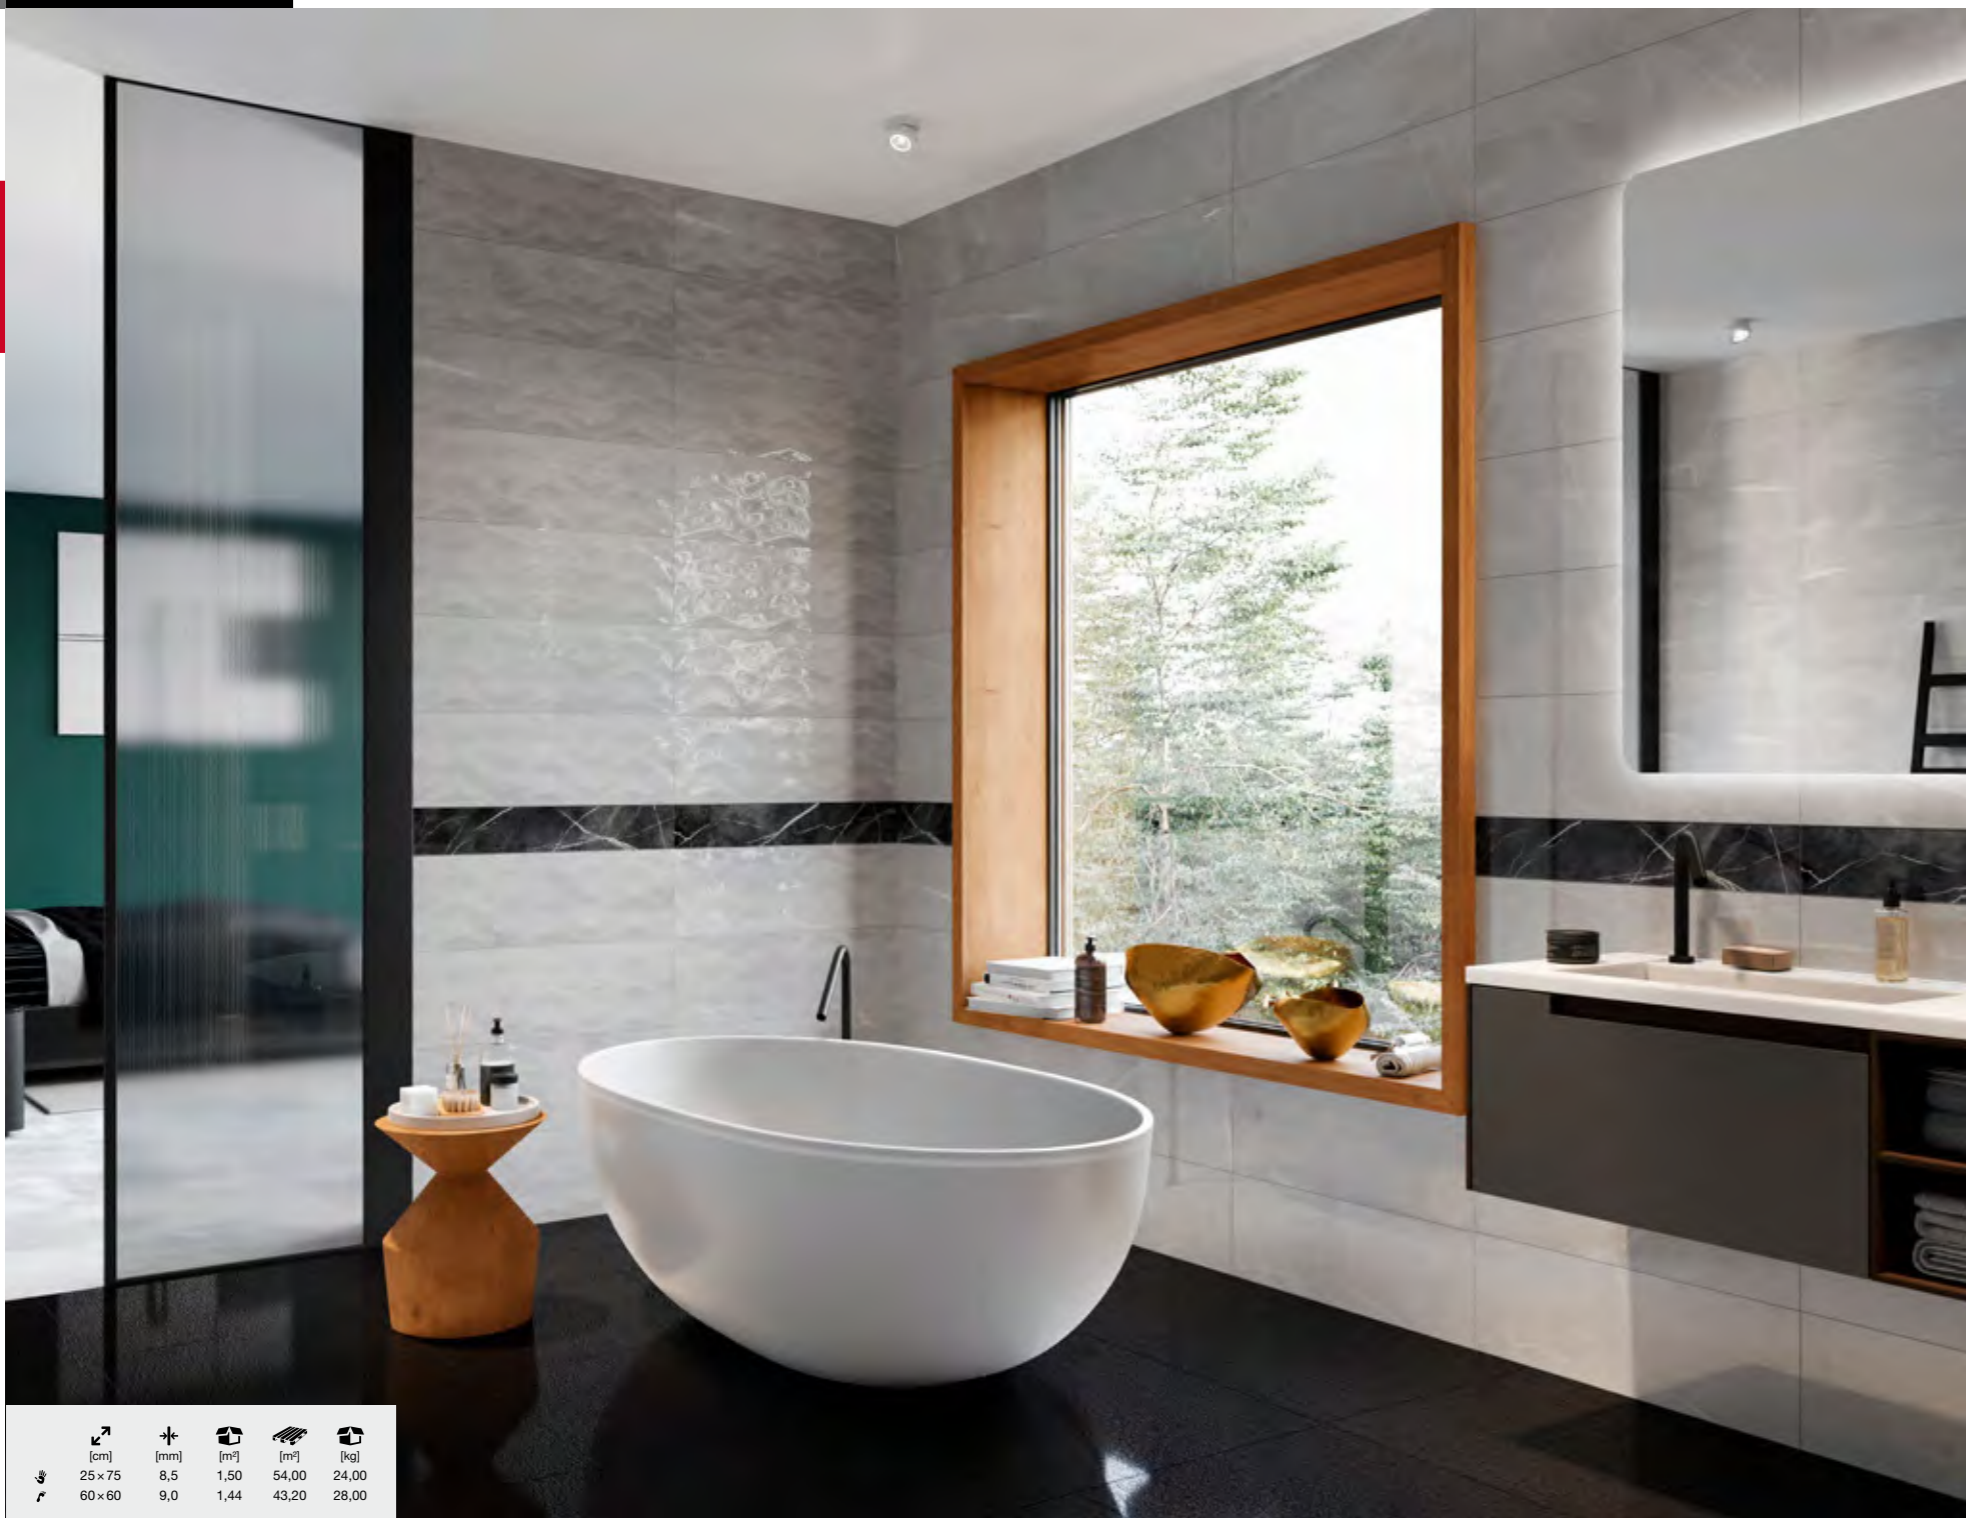

• CARVALLO NATURAL 25 × 75

25,90 €/m<sup>2</sup>

• SUPER SILVER 2,5 × 75

11,90 €/ks

• SUPER SILVER 1 × 75

9,90 €/ks

WOOD ESSENCE NATURAL 20 × 120

29,90 €/m<sup>2</sup>