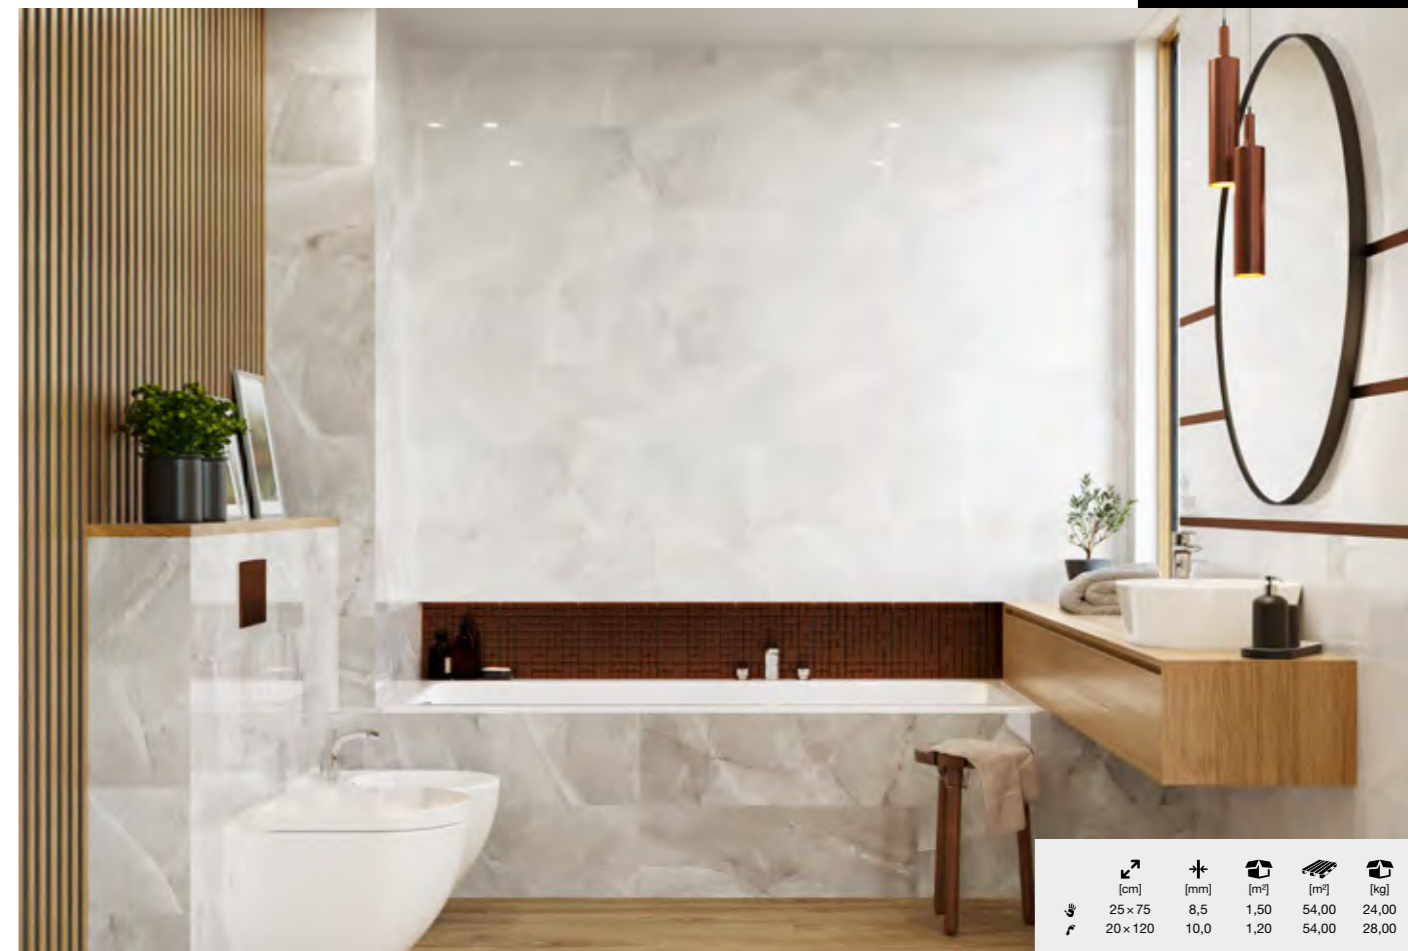

22,90 €/ks

• COPPER GLASS MOZ.  
25×25 19,90 €/set

• SUPER COPPER 2,5×75

17,90 €/ks

• SUPER COPPER 1×75

10,90 €/ks

WOOD ESSENCE NATURAL 20×120

29,90 €/m<sup>2</sup>