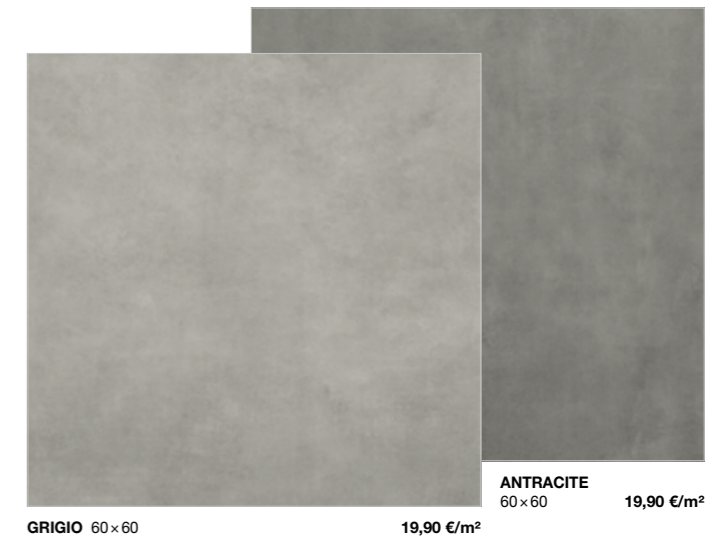

[cm]	[mm]	[m²]	[m²]	[kg]
↗	60×60	9,0	1,44	43,20	30,00
↘	30×60	9,0	1,44	46,08	32,00

naš tip

kúpeľne

kuchyne

XXL

dlažby

outdoor

podlahy

sanita

chémia

	[cm]	[mm]	[m²]	[m²]	[kg]
↗	60×60	9,0	1,44	43,20	30,00
↘	30×60	9,0	1,44	46,08	32,00

naš tip

kúpeľne

kuchyne

XXL

dlažby

outdoor

podlahy

sanita

chémia